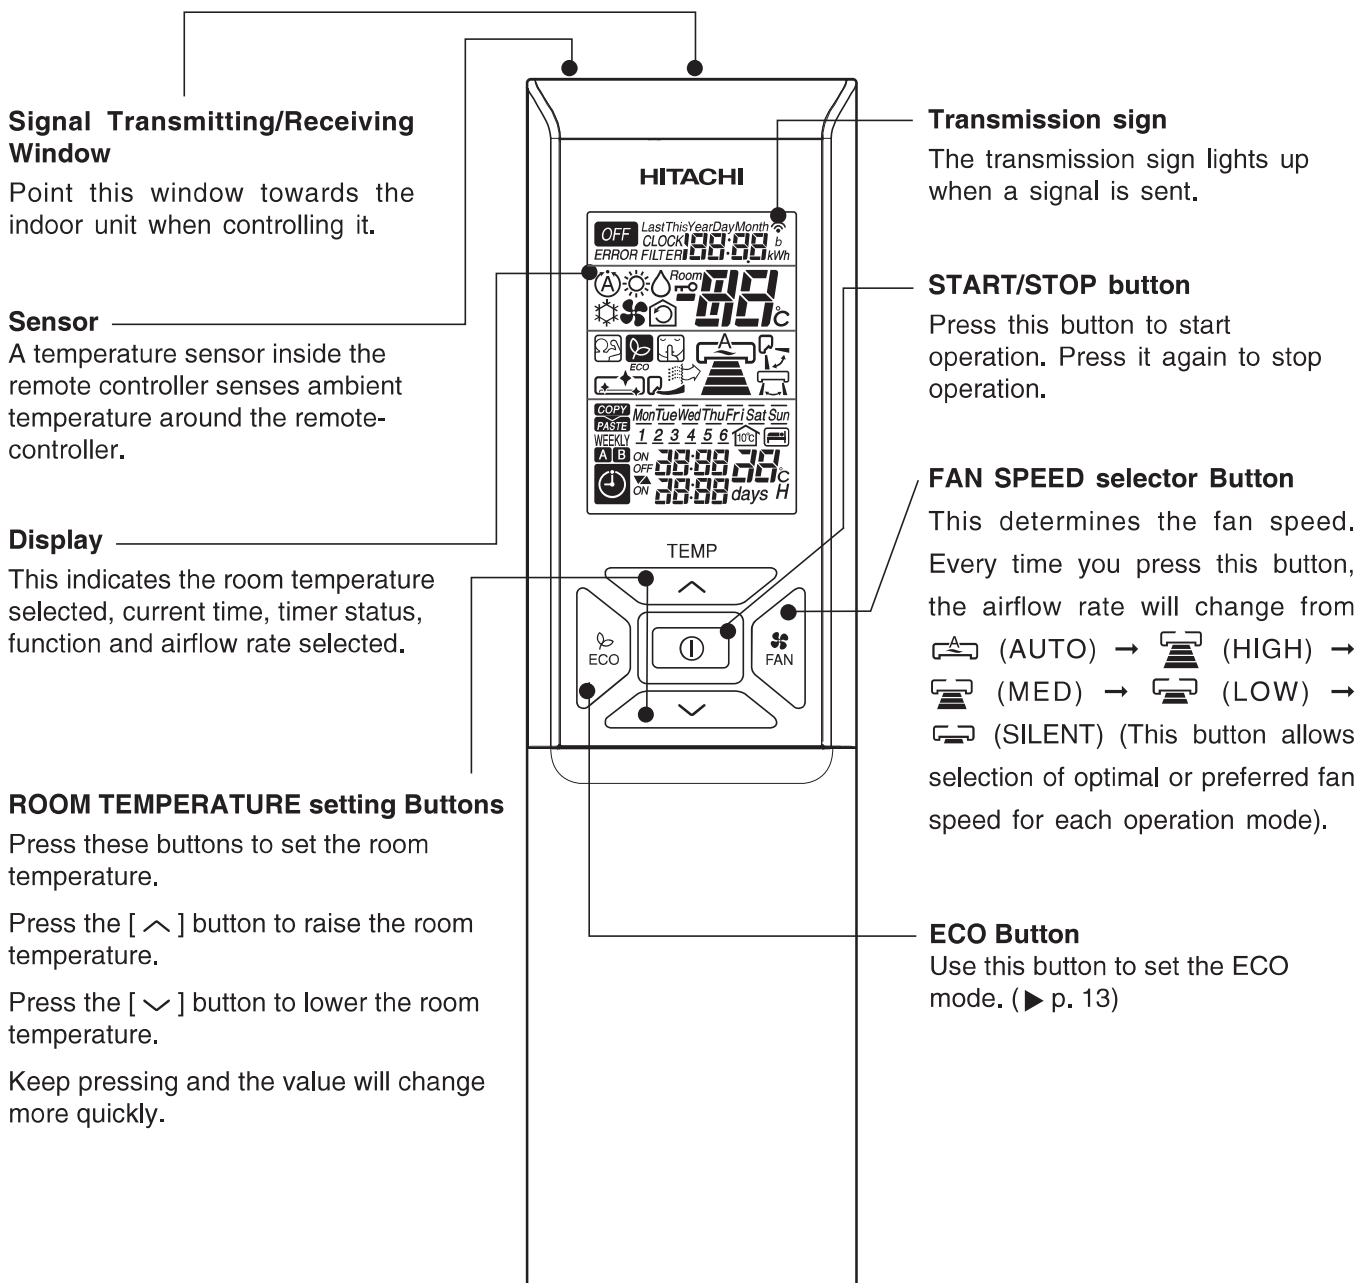

NAMES AND FUNCTIONS OF REMOTE CONTROLLER

REMOTE CONTROLLER

- This controls the operation of the indoor unit. The range of control is about 7 meters. If indoor lighting is controlled electronically, the range of control may be shorter.
This unit can be fixed on a wall using the fixture provided. Before fixing it, make sure the indoor unit can be controlled from the remote controller.
- Handle the remote controller with care. Dropping it or getting it wet may compromise its signal transmission capability.
- After new batteries are inserted into the remote controller, the unit will initially require approximately 10 seconds to respond to commands and operate.
- When remote controller is not in use for about 3 minutes during OFF condition, indicated by **OFF** on the display, the LCD will turn off.
- During clock setting, the LCD will turn off about 10 minutes later if the remote controller is not in use.
- When pressing any button, the LCD will turn on.
- The LCD will not turn off during TIMER setting.

NAMES AND FUNCTIONS OF REMOTE CONTROLLER

MODE	MODE SELECTOR
Ⓐ	AUTO
☀	HEAT
◯	DEHUMIDIFY
❄	COOL
🌀	FAN
Ⓐ	FAN SPEED
Ⓐ	AUTO
Ⓐ	SILENT
Ⓐ	LOW
Ⓐ	MED
Ⓐ	HIGH
ⓘ	START / STOP
ECO	ECO

🌀	FAN
🔥	POWERFUL
🔇	SILENT
ⓘ	INFO
🌙	SLEEP TIMER
🏠	AUTO SWING (VERTICAL)
🏠	AUTO SWING (HORIZONTAL)
🏠	LEAVE HOME
🧼	CLEAN
Mon-Sun	DAY
1-6	PROGRAM NO.