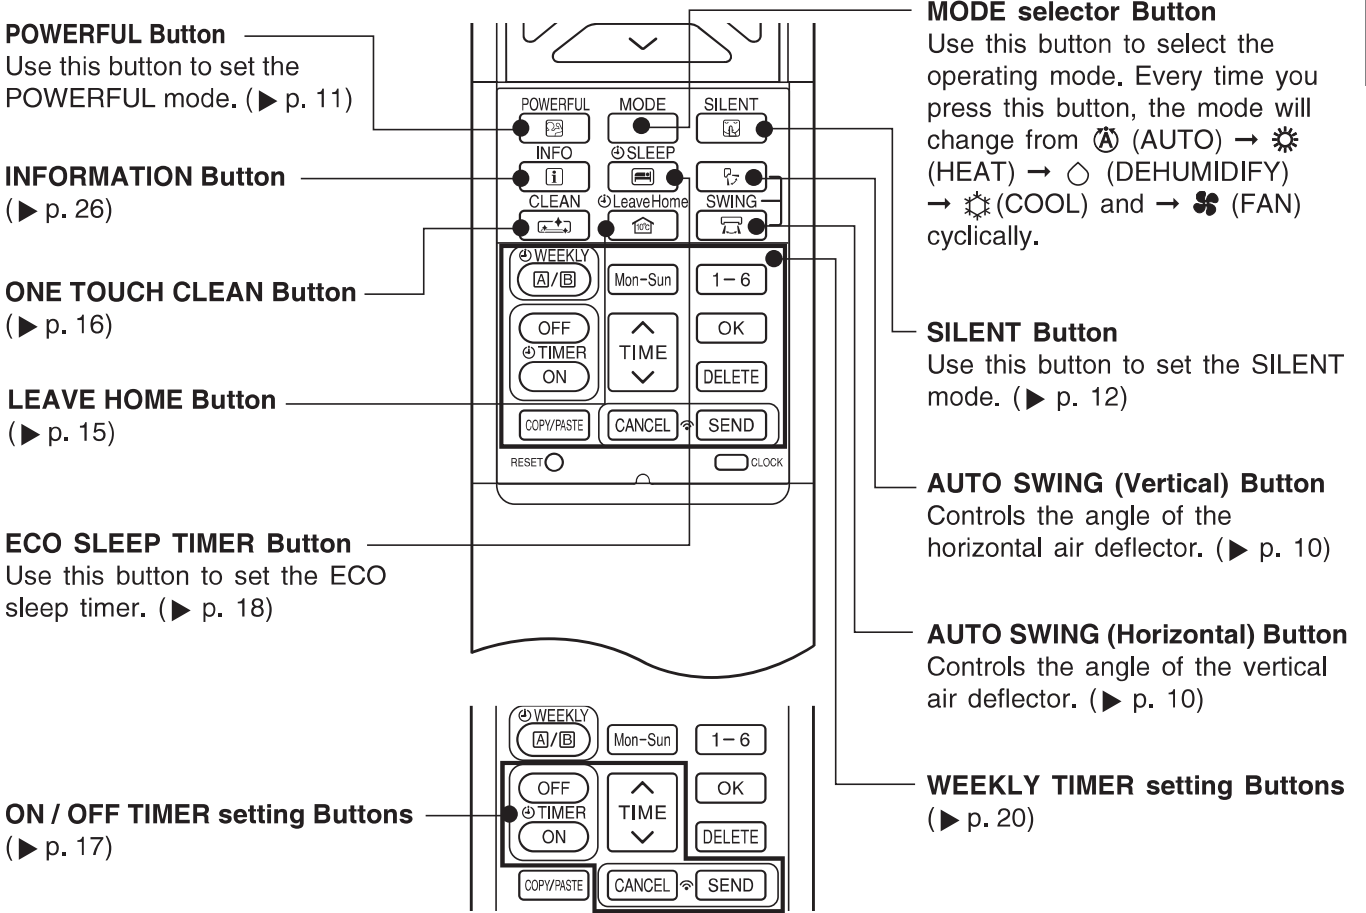

NAMES AND FUNCTIONS OF REMOTE CONTROLLER

REMOTE CONTROLLER

- This controls the operation of the indoor unit. The range of control is about 7 meters. If indoor lighting is controlled electronically, the range of control may be shorter.
This unit can be fixed on a wall using the fixture provided. Before fixing it, make sure the indoor unit can be controlled from the remote controller.
- Handle the remote controller with care. Dropping it or getting it wet may compromise its signal transmission capability.
- After new batteries are inserted into the remote controller, the unit will initially require approximately 10 seconds to respond to commands and operate.
- When remote controller is not in use for about 3 minutes during OFF condition, indicated by **OFF** on the display, the LCD will turn off.
- During clock setting, the LCD will turn off about 10 minutes later if the remote controller is not in use.
- When pressing any button, the LCD will turn on.
- The LCD will not turn off during TIMER setting.

NAMES AND FUNCTIONS OF REMOTE CONTROLLER

MODE	MODE SELECTOR
Ⓐ	AUTO
☀	HEAT
◯	DEHUMIDIFY
❄	COOL
🌀	FAN
Ⓐ	FAN SPEED
Ⓐ	AUTO
Ⓐ	SILENT
Ⓐ	LOW
Ⓐ	MED
Ⓐ	HIGH
ⓘ	START / STOP
ECO	ECO

🌀	FAN
🔥	POWERFUL
🔇	SILENT
ⓘ	INFO
🌙	SLEEP TIMER
🏠	AUTO SWING (VERTICAL)
🏠	AUTO SWING (HORIZONTAL)
🏠	LEAVE HOME
🧼	CLEAN
Mon-Sun	DAY
1-6	PROGRAM NO.